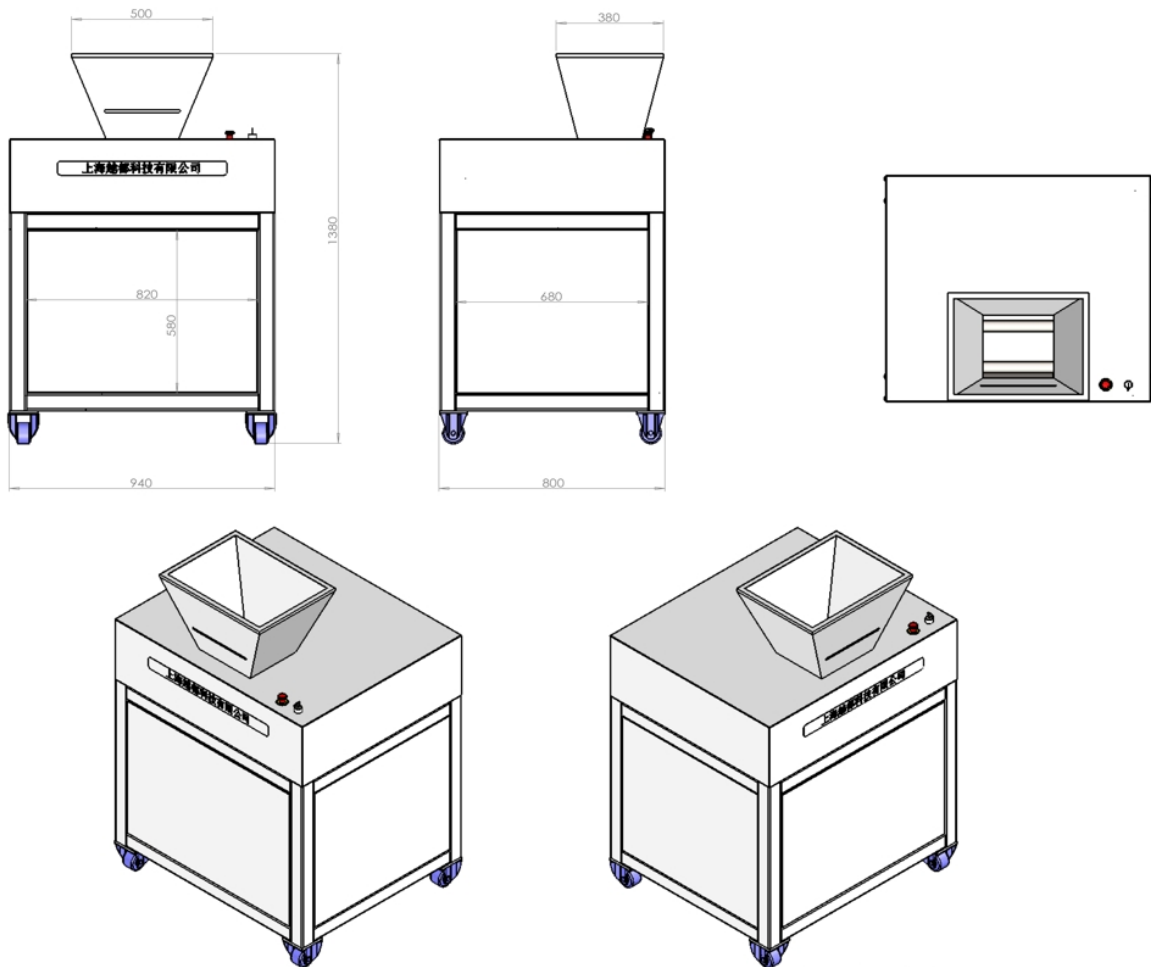

YD-PSJ250ES2 Machine Detail View

Product Overview

Key Features

Multi-purpose cutter: shred hard drives, circuit boards & books at once

Shreddable Materials

Technical Specifications

Model	YD-PSJ250ES2
Feed Width	470*470mm
Cut Size	9.8*48mm
Max Sheets	40-60
Weight (kg)	215kg
Power	2KW/220V
Continuous	24 hours
LxWxH (mm)	800*940*1380
Bin(L)	160L

Website(Global): www.yuedushredders.com

Email: yuedushredders@gmail.com

Phone WhatsApp: +86 159 0178 2779

YD-PSJ250ES2 Machine Detail View

Technical Specifications

 Model	YD-PSJ250ES2
 Feed Width	470*470mm
 Cut Size ¹	9.8*48mm
 Max Sheets	40-60
 Weight (kg)	215 kg
 Power	2KW / 220V
 Continuous	24 hours
 L×W×H (mm)	800*940*1380mm
 Bin(L)	Waste Chamber 400L Waste Bin 160L

 Customizable sizes. Common options: 5.8×50mm, 4×40mm, 2×15mm, 1×10mm.

¹ Customizable sizes. Common options: 5.8×50mm, 4×40mm, 2×15mm, 1×10mm.

Three-View Diagram

 Units in three-view drawing: millimeters (mm)