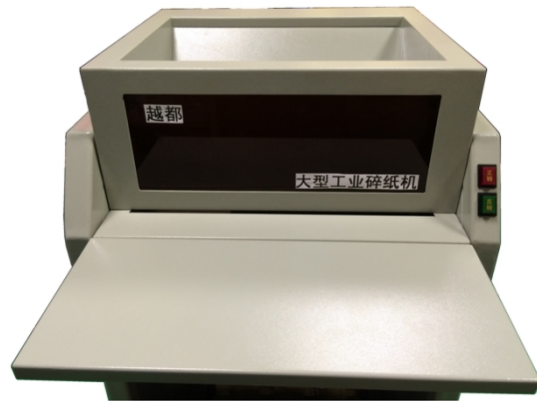

Pro Upgrade: YD-458CC Series