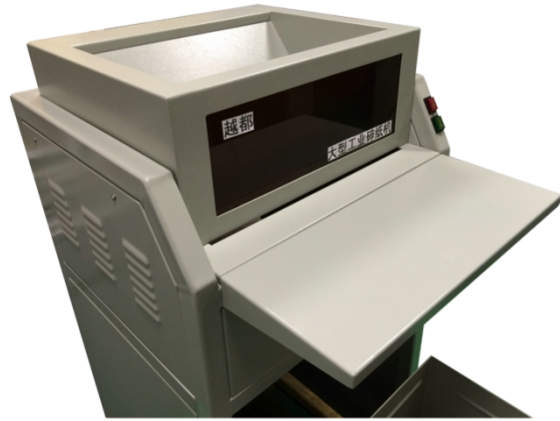

Machine Detail View