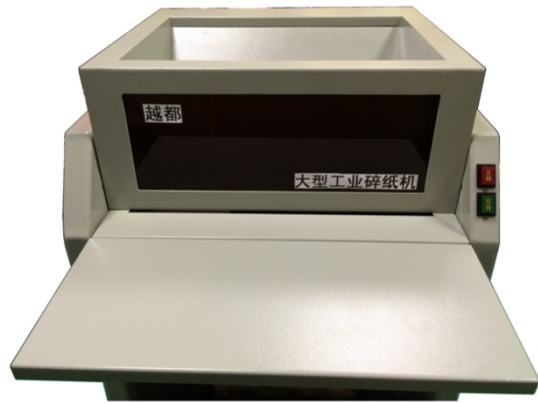

Machine Detail View