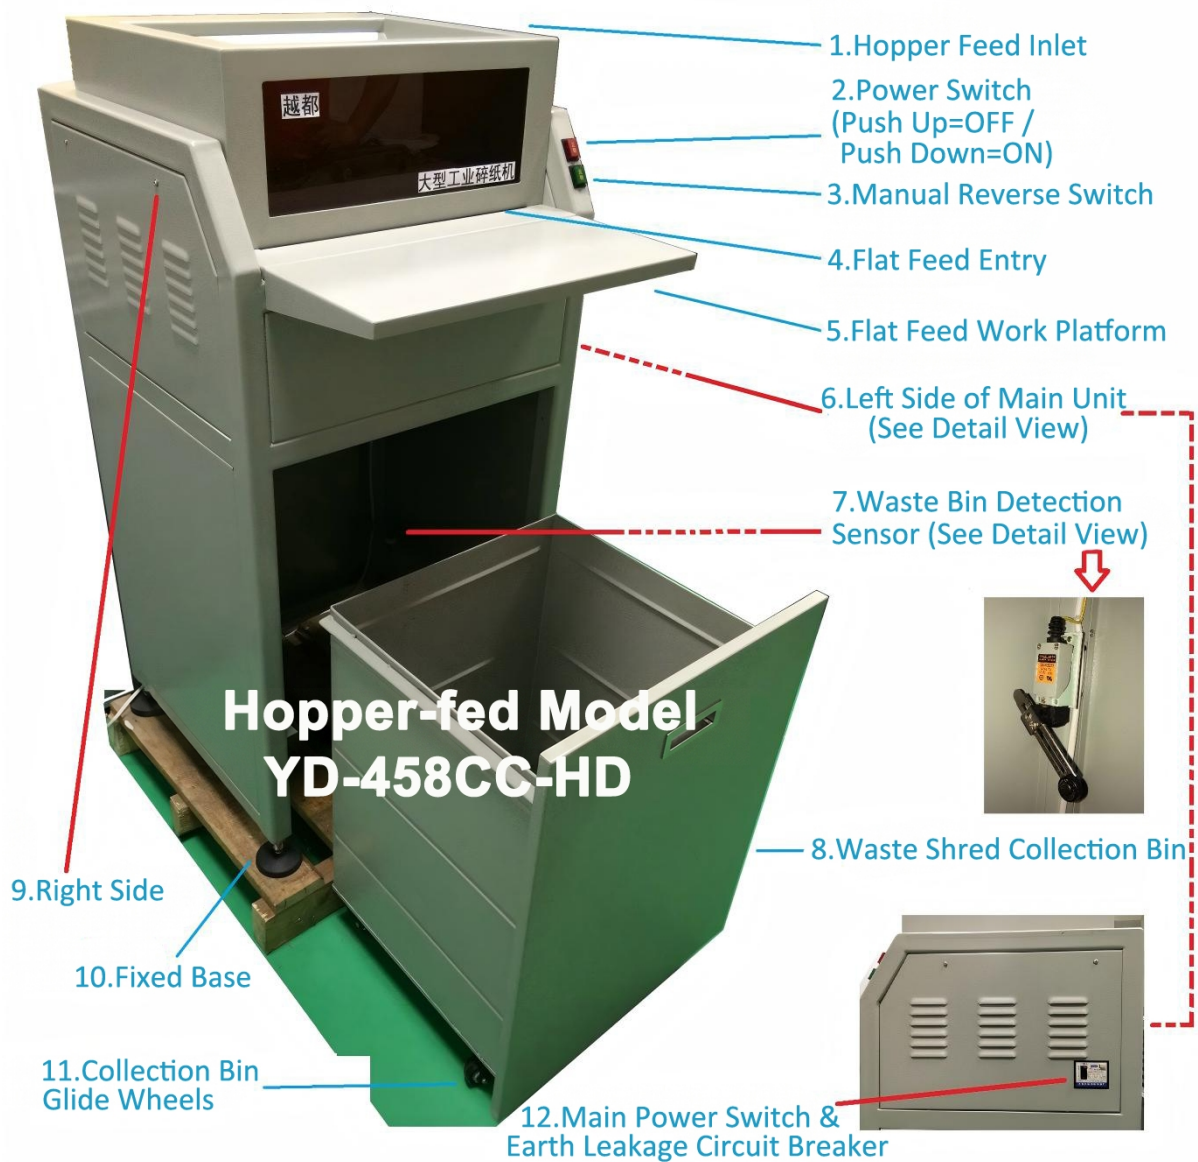

Product Body Detail Views