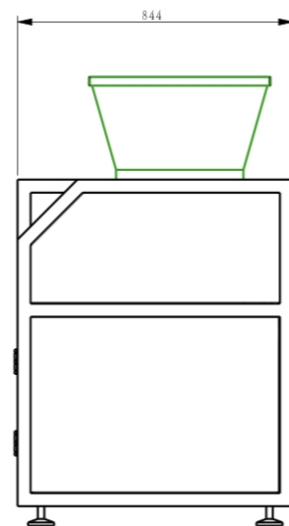

Control Panel Open Hopper Infeed

Hopper Closed View

Hopper Open View

Machine Detail View

Installation Dimension Drawing (Three-View Diagram)

With Safety Cover
Optional Safety Lock Available

Easy to Move with **Swivel Casters**

Fits **85cm** Office & Elevator Doors

Business License (Official Chinese & English Translation)

Business License (Translated Version)

Shanghai Yuedu Technology Co., Ltd.

◆ Company Information

Company Name: