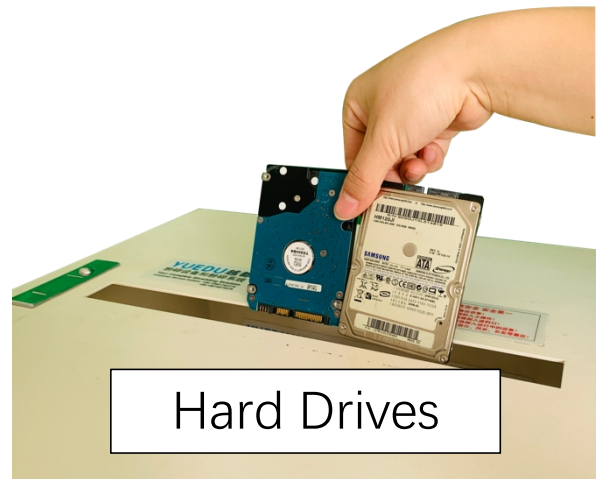

With Safety Cover
Optional Safety Lock Available