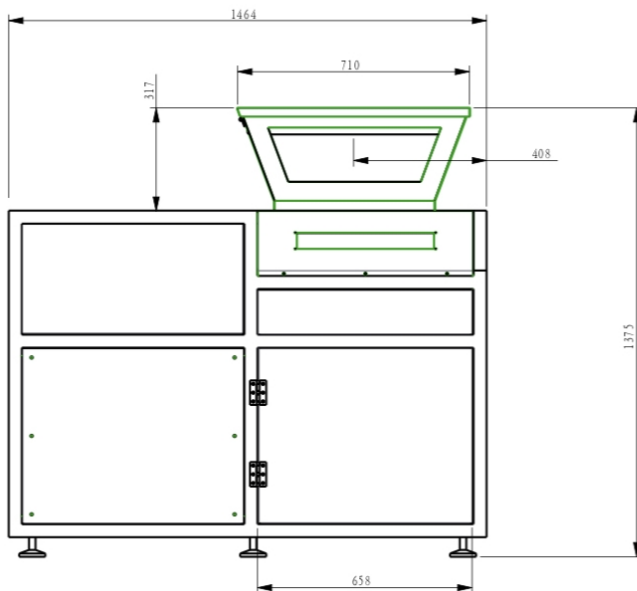

Technical Specifications

YD-PSJ500

 Model	YD-PSJ500
 Feed Width	680 × 530 mm (Equipped with safety hopper, allows separate feeding of CDs, credit cards and paper, preventing risk of operator injury)
 Cut Size¹	20 × 120 mm
 Max Sheets	100–300 sheets
 Weight (kg)	850 kg
 Power	7.5 kW / 380V, 3-phase
 Shredding	500–1000 kg/hour
Output (Paper)	
 L×W×H (cm)	84.2 cm × 167 cm × 141
 Bin(L)	160L
 HDD	Optional configuration, 3-5 pieces per pass
Shredding	

Control Panel Open Hopper Infeed

Hopper Closed View

Hopper Open View

Machine Detail View

Installation Dimension Drawing (Three-View Diagram)

With Safety Cover
Optional Safety Lock Available

Easy to Move with **Swivel Casters**

Fits **85cm** Office & Elevator Doors

Business License (Official Chinese & English Translation)

Business License (Translated Version)

Shanghai Yuedu Technology Co., Ltd.

◆ Company Information

Company Name: