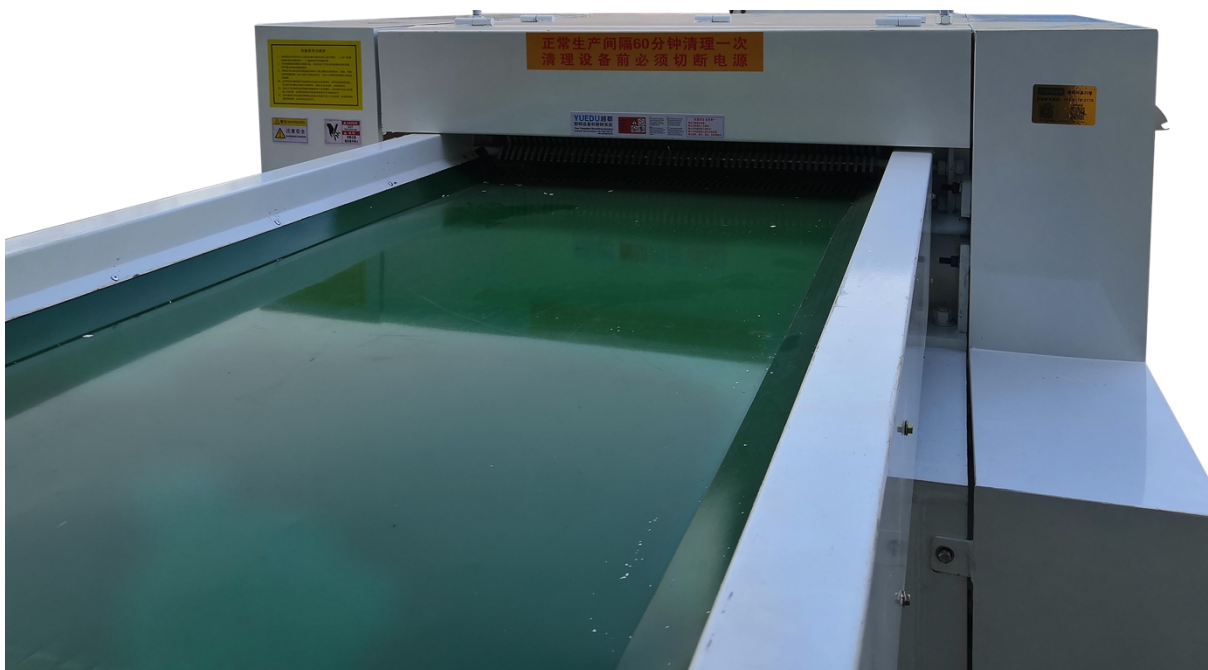

Model YD-800D | Chip-cut

 Model	YD-800D
 Feed Width	720mm
 Cut Size	 Shred Shape: Chips (Customizable width & length)  Cut Size: 7 * 3 ~ 60 mm (Standard); 5 * 5 mm / 8 * 8 mm (Custom)
 Max Sheets	2-50mm
 Weight (kg)	1500KG
 Power	22.7KW
 Continuous	24 hours
 LxWxH (mm)	2.4*1.76*1.51m
 Bin (L)	500L Discharge Options: External conveyor belt or air-duct conveying.

Model YD-800S | Strip-cut

ID Model	YD-800S	YD-1000S	YD-1200S	YD-1500S	YD-2000S
 Feed Width	720mm	920mm	1120mm	1420mm	1920mm
 Cut Size ¹	8 - 100mm strip-cut	10 - 100mm strip-cut	15 - 100mm strip-cut	20 - 100mm strip-cut	20 - 100mm strip-cut
 Max Sheets	2-50mm	2-80mm	2-100mm	2-150mm	2-200mm
 Weight (kg)	1200KG	1500KG	1600KG	2000KG	3000KG
 Power	7.5 – 15KW	11-22KW	15-30KW	22-44KW	30-60KW
 Continuous	24 hours	24 hours	24 hours	24 hours	24 hours
 LxWxH (mm)	2.4*1.76*1.51m	2.8*2.16*1.71m	2.8*2.36*1.71m	2.8*2.56*1.71m	2.8*3.76*1.71m
 Bin ² (L)	500L	500L	500L	500L	500L

¹ Common Custom Sizes: 10 mm / 5 mm / 3 mm strip-cut; 5 × 5 mm / 10 × 10 mm chip-cut.

² Discharge Options: External conveyor belt or air-duct conveying.

Very Powerful, with an 800mm Wide Inlet

🔍 The entrance width can be widened to 1.2 meters. For details, please inquire with our customer service staff.

YUEDU YD-GD800 Industrial Conveyor-Fed Shredder (High Capacity / Destruction Center Specialist)

The blades are wear-resistant and have a long service life, making them suitable for shredding various sensitive materials. This shredder has good stability, impact resistance, and vibration resistance, ensuring safe operation under long-term heavy loads. Shredding Effect: Customized output in strip or chip form according to customer requirements. Discharge Method: Can be connected to an external discharge conveyor or central suction duct. Can shred: Wood cellulose, paper, film, cardboard, etc.