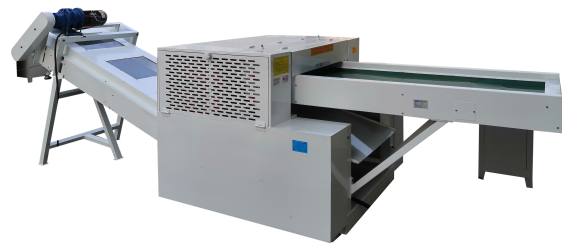

Case 1: Printing & Packaging Factory

Delivery and installation reference images