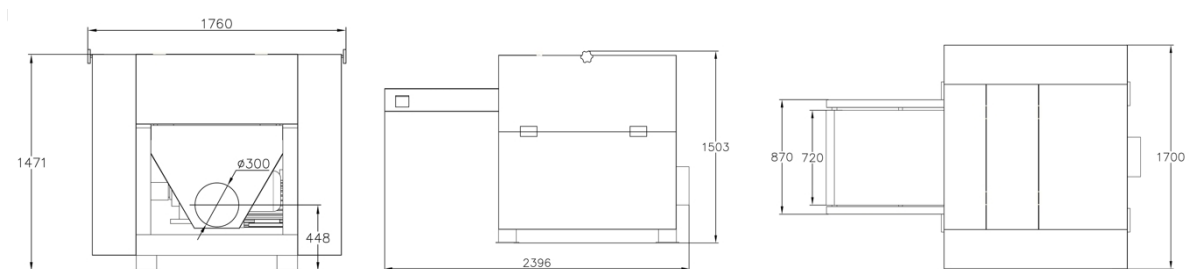

Case 1: Printing & Packaging Factory

Delivery and installation reference images

Case 1: Printing & Packaging Factory

Confirmed installation dimensions applied

🔗 Final dimensions are subject to mutual confirmation at the time of order.

Case 2: 800 mm Feed Opening Configuration

Shredding performance reference

Three-view installation drawing

Business License (Official Chinese & English Translation)

Business License (Translated Version)

Shanghai Yuedu Technology Co., Ltd.