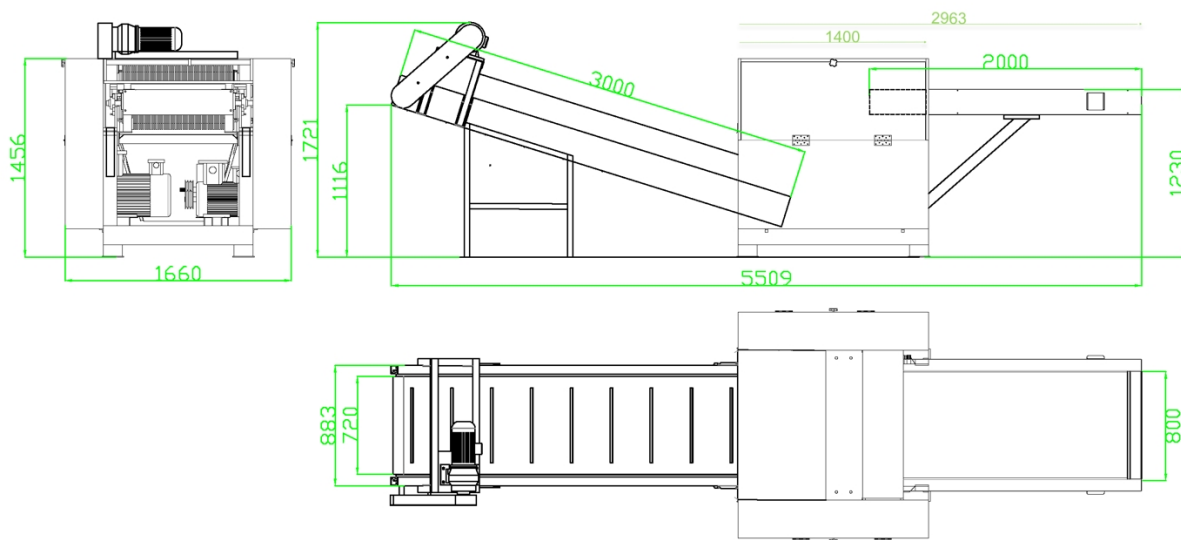

Model YD-800D | Chip-cut

 Model	YD-800D
 Feed Width	720mm
 Cut Size	 Shred Shape: Chips (Customizable width & length)  Cut Size: 7 * 3 ~ 60 mm (Standard); 5 * 5 mm / 8 * 8 mm (Custom)
 Max Sheets	2-50mm
 Weight (kg)	1500KG
 Power	22.7KW
 Continuous	24 hours
 LxWxH (mm)	2.4*1.76*1.51m
 Bin (L)	500L Discharge Options: External conveyor belt or air-duct conveying.

Model YD-800S | Strip-cut

ID Model	YD-800S	YD-1000S	YD-1200S	YD-1500S	YD-2000S
 Feed Width	720mm	920mm	1120mm	1420mm	1920mm
 Cut Size ¹	8 - 100mm strip-cut	10 - 100mm strip-cut	15 - 100mm strip-cut	20 - 100mm strip-cut	20 - 100mm strip-cut
 Max Sheets	2-50mm	2-80mm	2-100mm	2-150mm	2-200mm
 Weight (kg)	1200KG	1500KG	1600KG	2000KG	3000KG
 Power	7.5 – 15KW	11-22KW	15-30KW	22-44KW	30-60KW
 Continuous	24 hours	24 hours	24 hours	24 hours	24 hours
 LxWxH (mm)	2.4*1.76*1.51m	2.8*2.16*1.71m	2.8*2.36*1.71m	2.8*2.56*1.71m	2.8*3.76*1.71m
 Bin ² (L)	500L	500L	500L	500L	500L

Case 1: Printing & Packaging Factory

Delivery and installation reference images

Case 1: Printing & Packaging Factory

Confirmed installation dimensions applied

🔗 Final dimensions are subject to mutual confirmation at the time of order.