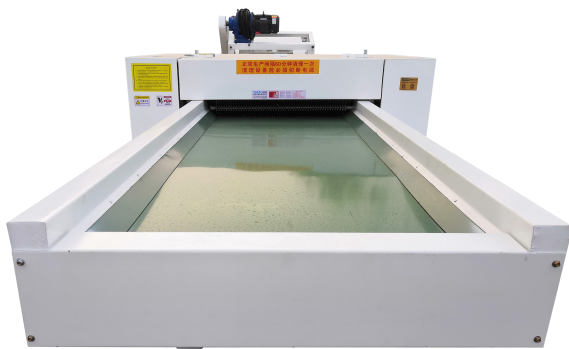

Case 1: Printing & Packaging Factory

Delivery and installation reference images